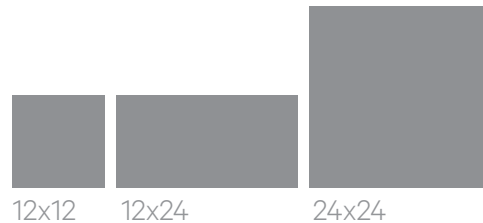

CITAL

PORTO

GRANELLO BRONZO / CI280606

FEATURES

MATERIAL: Porcelain

BODY: Color-Body Glazed

FINISHES AVAILABLE: Smooth, Matte

SIZES AVAILABLE:

12x12

12x24

24x24

Custom sizes and cutting available.

OTHER COLORS AVAILABLE:

CI10LP

CI30LP

CI180606